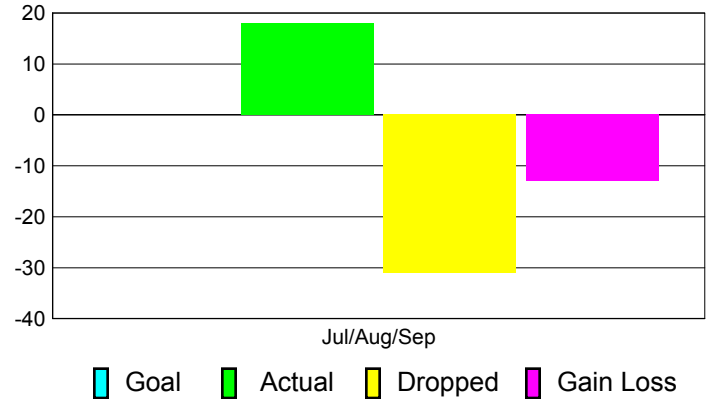

### YTD Status Quo Clubs 2012-2013

Status Quo Clubs Compared to Status Quo Members

## MEMBERSHIP

**Membership Results**  
2012-2013

**Membership**  
2011-2012

Month	Net Memb Goal	Actual New Memb	Actual Dropped Memb	Gain/Loss of Memb	Gain/Loss of Memb
Jul/Aug/Sep	0	18	-31	-13	-20
<b>Totals</b>	<b>0</b>	<b>18</b>	<b>-31</b>	<b>-13</b>	<b>-20</b>

### Membership Results 2012-2013

Goal, New, Dropped, Gain/Loss

### Comparison of Membership Gain/Loss

Current Year Compared to the Previous Year