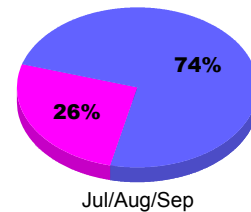

Gender Comparison 2012-2013